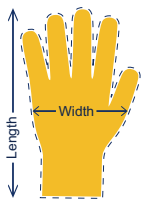

APPLICATIONS:

- Gardening
- Landscaping

TECHNICAL INSTRUCTIONS:

AVAILABLE SIZES

Material Type	Genuine Leather / Spandex
Thumb Type	Leather Thumb
Cuff Type	Foldable Gauntlet Cuff
Packaging	72 pairs a case
Pattern	

Product Dimensions:

	X-Small	Small	Medium	Large	X-Large	2X-Large
Glove Length				9.5		
Palm Width				5		

Barcodes:

Article/Size	Each	Inner Pack	Master Pack
BMG-026 / L	 810060615317		